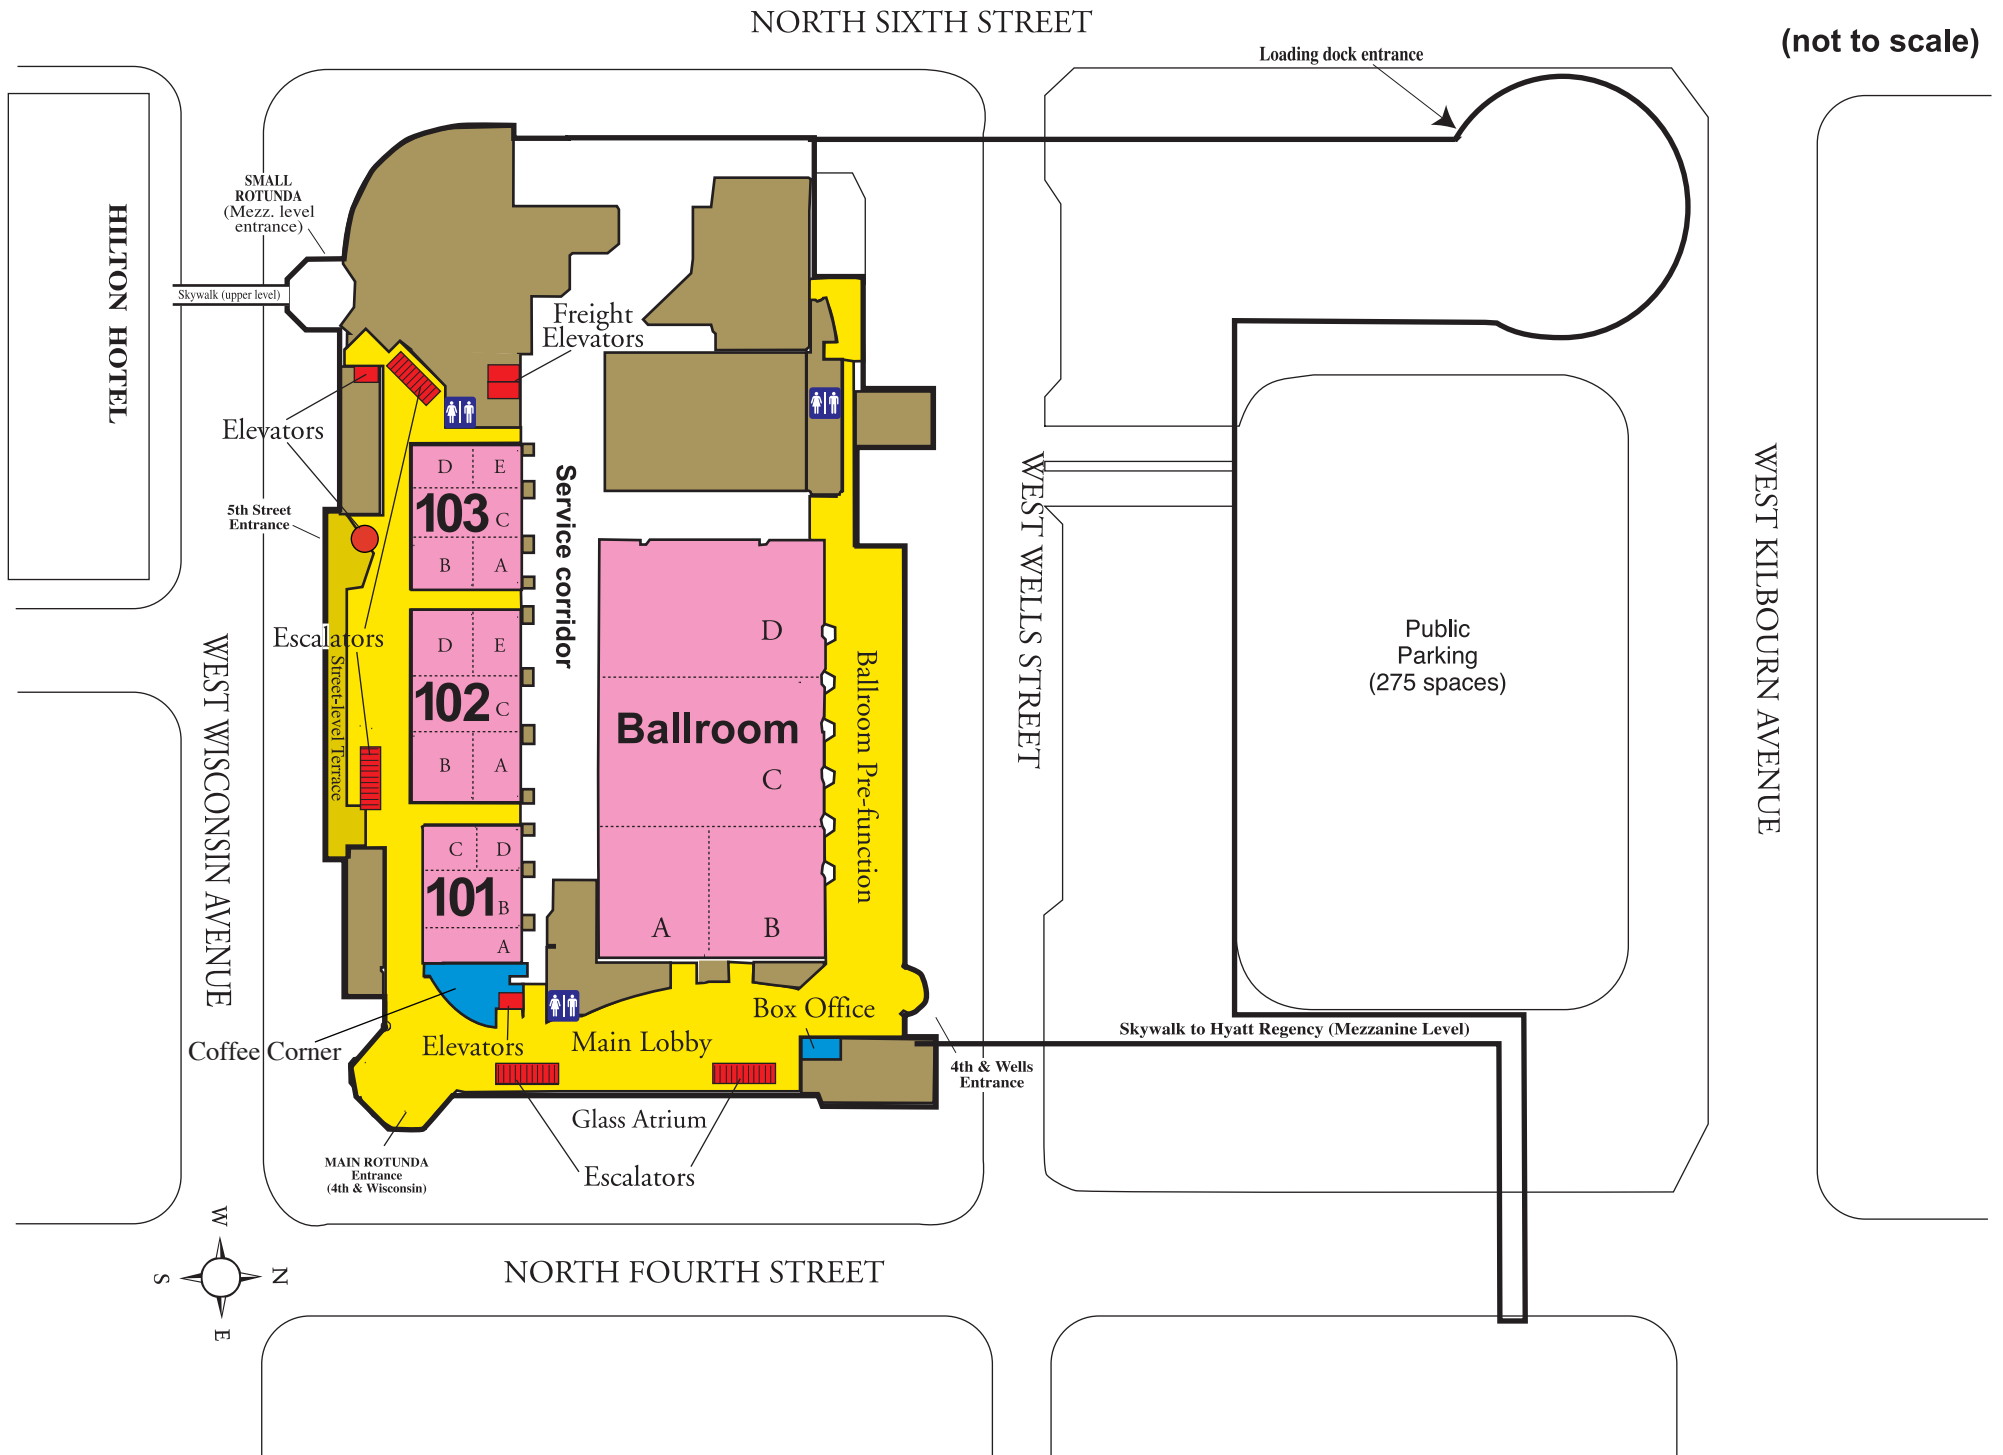

FRONTIER AIRLINES CENTER - STREET LEVEL

(not to scale)

NORTH SIXTH STREET

Loading dock entrance

(not to scale)

SMALL ROTUNDA (Mezz. level entrance)

Skywalk (upper level)

HILTON HOTEL

Freight Elevators

Elevators

5th Street Entrance

Escalators

WEST WISCONSIN AVENUE

Street-level Terrace

103

102

101

Service corridor

Ballroom

Ballroom Pre-function

Box Office

Coffee Corner

Elevators

Main Lobby

4th & Wells Entrance

Glass Atrium

Escalators

MAIN ROTUNDA Entrance (4th & Wisconsin)

WEST WELLS STREET

Public Parking (275 spaces)

WEST KILBOURN AVENUE

Skywalk to Hyatt Regency (Mezzanine Level)